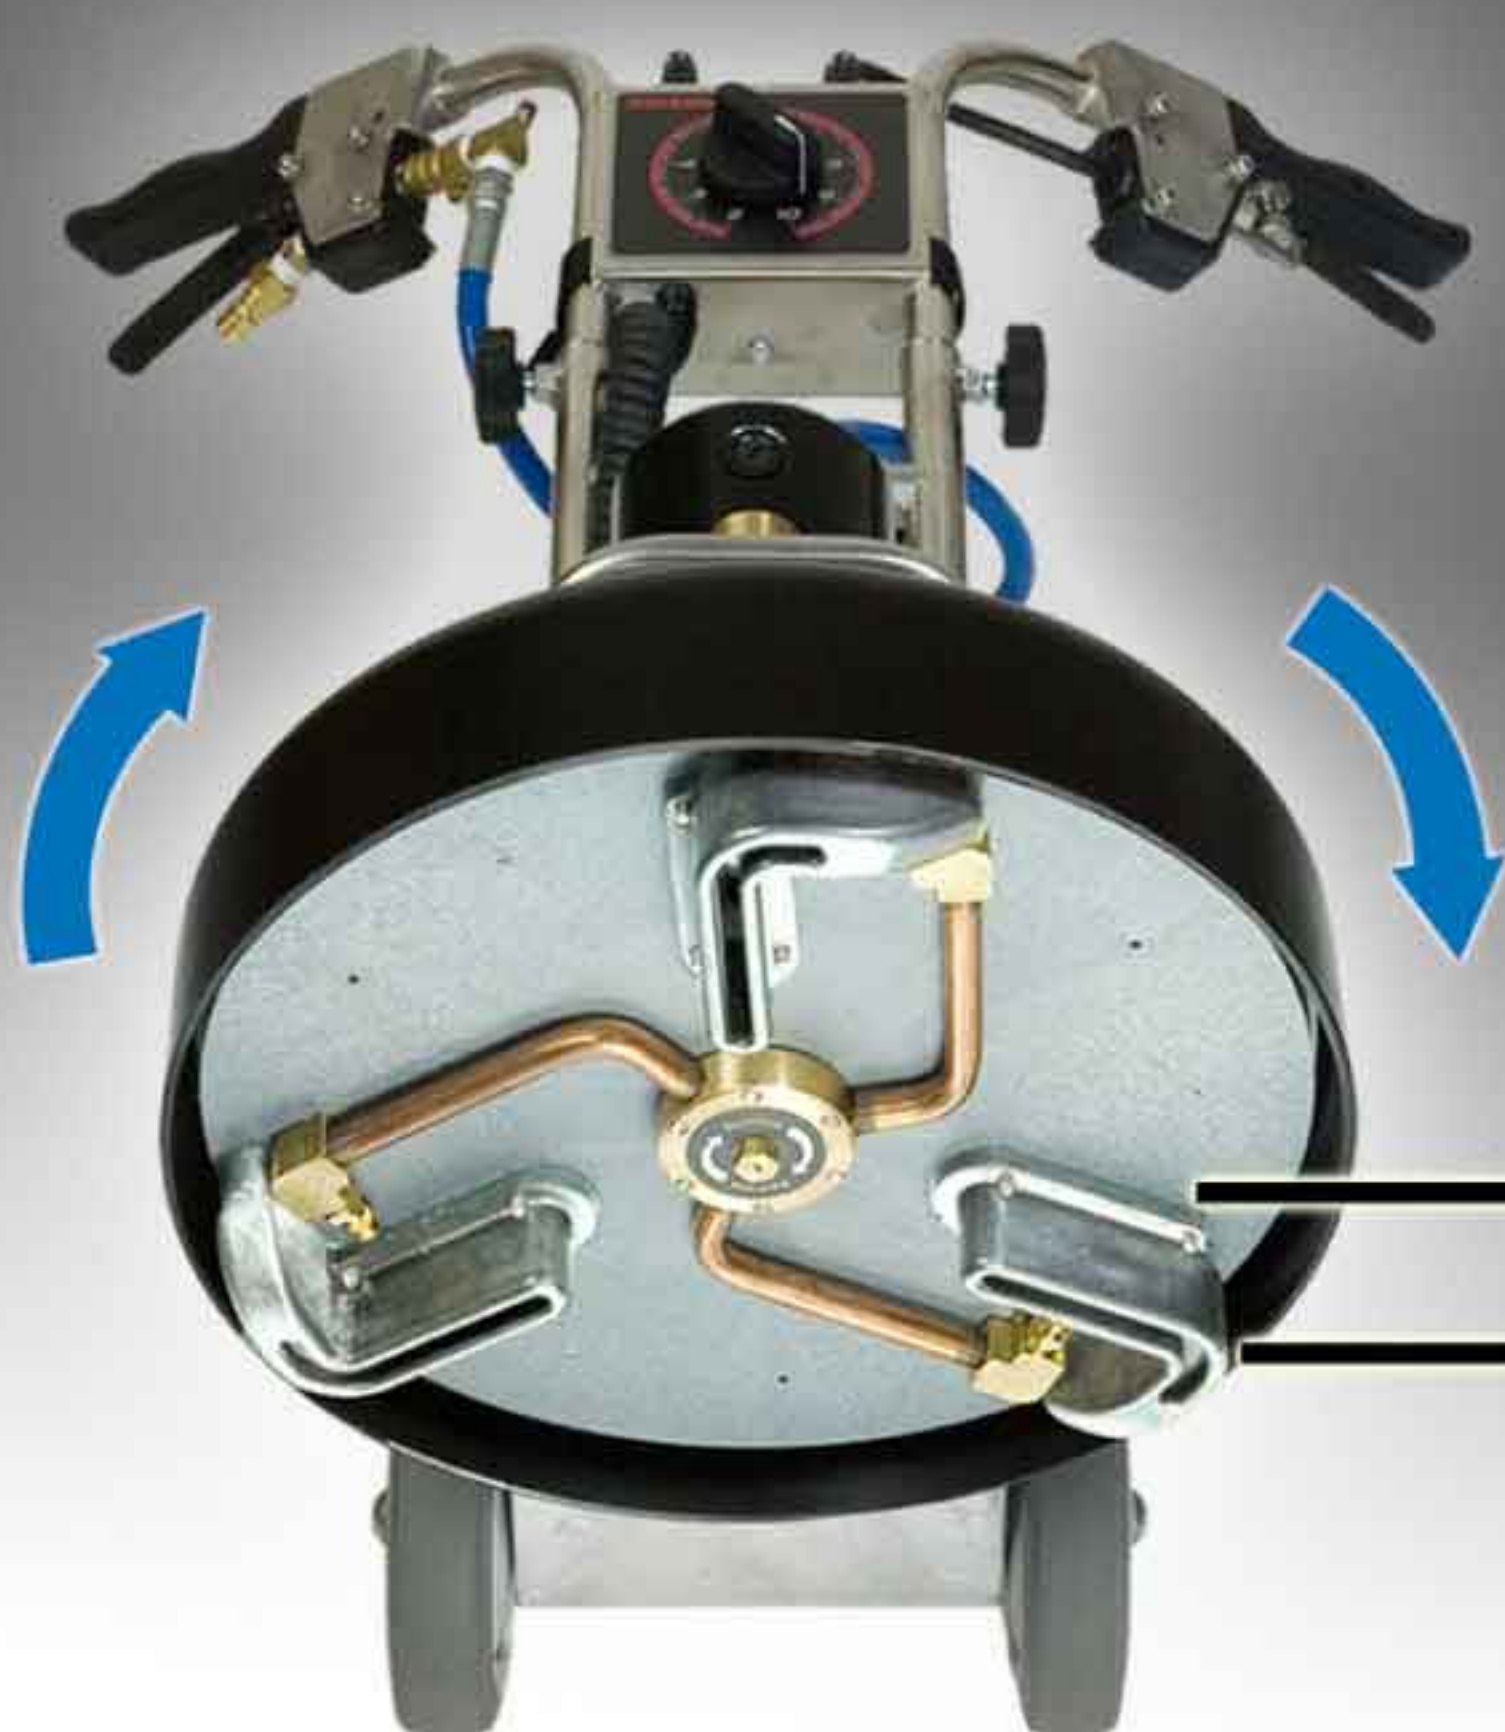

# ROTOVAC 360i

CARPET, TILE & GROUT CLEANING MACHINE

**Stop Breaking  
Your Back With  
A Manual Wand!**

The Rotovac 360i is a Patented Rotary Extraction Power Head that utilizes rotary vacuum heads to thoroughly deep clean carpet with hundreds of multi-directional cleaning passes. The 360i weighs only 39 lbs and is extremely easy to use as it operates in a self propelled side to side motion. Simply stated, "The 360i cleans better with less effort."

Vacuum Ports  
Spray Jets

1200 PSI Easy  
Pull Valve

Switch Built  
Into Lever

Telescoping  
Handle

Clear View Tube

Easy Push Button  
Handle Adjustment

High Torque  
Gear Motor

Setup for 2"  
Vacuum Hose

**NEW! Tile & Grout Head  
With Vacuum Ring!**

Spray Jets  
Vacuum Ring  
Nylon Brush  
Bristles